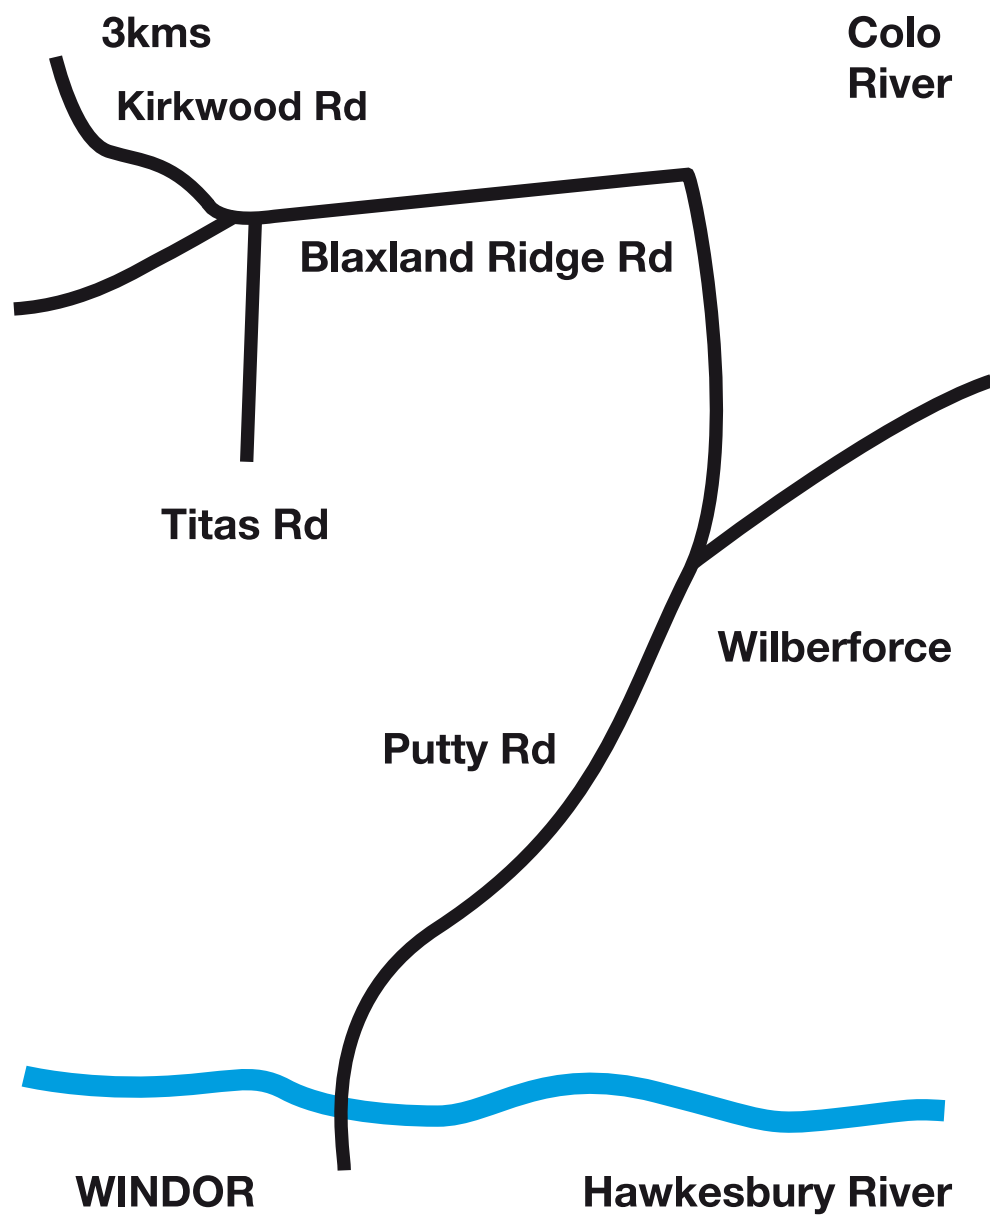

KURRAJONG TRAILS
& COTTAGES

Map

DIRECTIONS

Blaxland's Ridge Road
East Kurrajong NSW 2756
Australia

Ph: 4576 1417